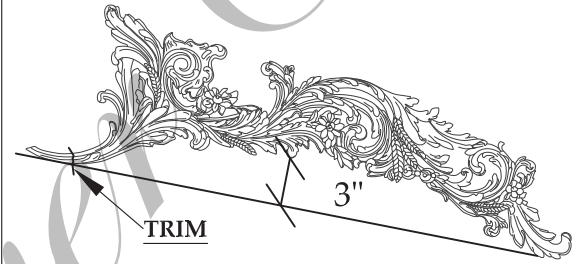

RMF 2031 WALL PANEL TOP LG.
FRENCH COLLECTION
17"W x 16-1/4"H x 1-1/2" D

RMF 2006 L/R, VERSAILLES
ARCH SCROLL
32-1/2"W x 10"H x 1-1/4"D

**NOTE: SPECIFY ARCH VERSION FOR
CEILING CENTER DESIGN #7**

PLAS 826 CEILING ROSETTE
42-3/8" DIAMETER x 3-1/4" DEPTH
4-1/8" DIAMETER AT CENTER
HOLE
3-1/4" DEPTH AT CENTER
6-1/4" DIAMETER FLAT AREA
AT CENTER
60 LBS TOTAL WEIGHT
**(NOTE: ROSETTE IMAGE BELOW
REDUCED)**

RMF 1486 BELL DROP
4"W x 10-3/8"H x 1/2"D

OVER ALL SIZE: 51-5/8" X 98-1/2"

SCALE: 1"=1'-0"

J.P. Weaver Company

FAX: (818) 500-1798 941 AIR WAY GLENDALE, CALIFORNIA, 91201 TEL: (818) 500-1740
WWW.JPWEAVER.COM & info@jpweaver.com